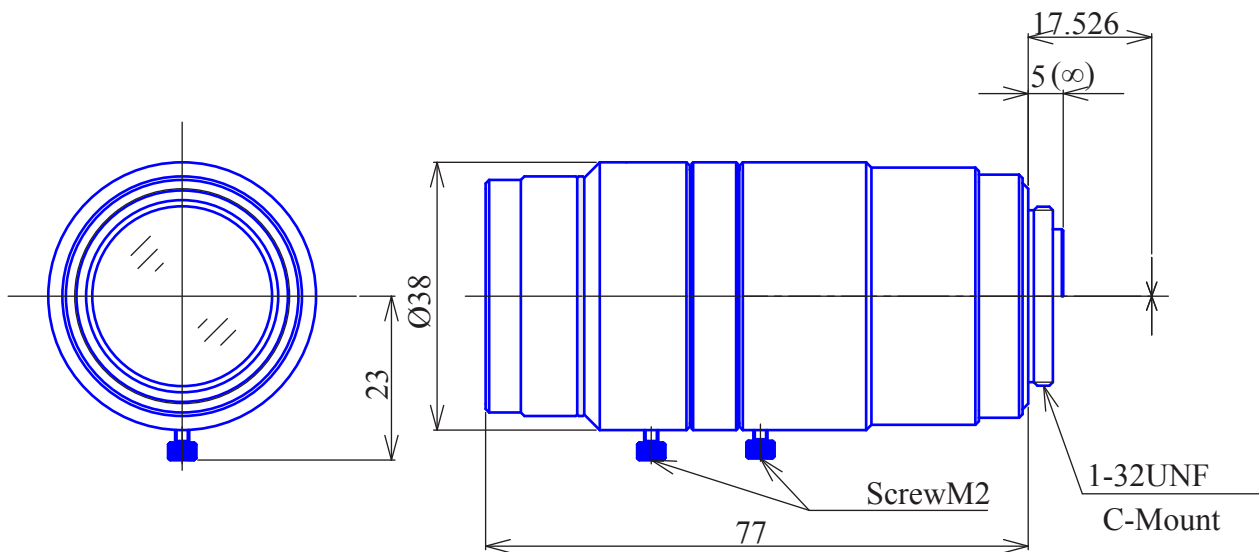

2/3inch Format**High resolution 10 Megapixel Lenses****Item No.GM10HR35028MCN**

ITEM NO.		GM10HR35028MCN
Focal Length		50 (mm)
Iris Range		F2.8 - 16
Angle of View (H x V x D)	2/3"	10°1' x 7°6' x 12°6'
MOD		0.1 (m)
Filter Thread		M=30.5, P=0.5
Dimension (D x L)		Ø38 x 77 (mm)
Weight		170 (g)