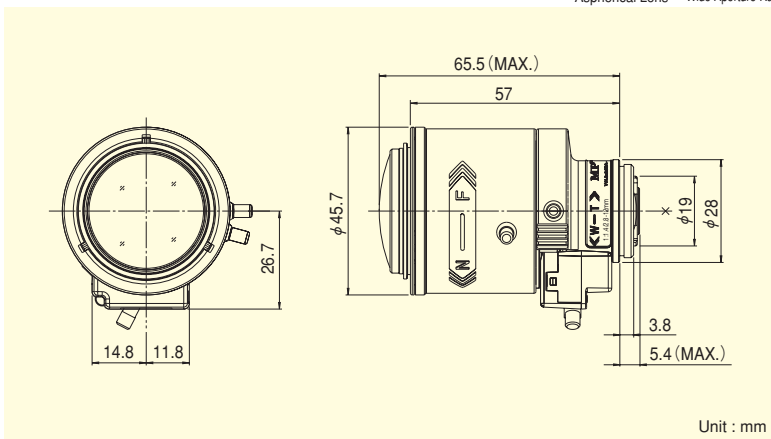

3 Mega
For Megapixel
Camera

MANUAL
Manual Iris

CS-mt
CS Mount

METAL
Metal Mount

AT
Aspherical Lens

F1.4
Wide Aperture Rate

4.3×

New!

Focal Length (mm)		2.8~12 (4.3×)	
Iris Range		F1.4 ~ Close	
Operation	Zoom	Manual	
	Focus	Manual	
	Iris	Manual	
Angle Of View (H×V)	1/3"	WIDE	100°02' × 74°03'
		TELE	23°26' × 17°36'
	1/4"	WIDE	74°03' × 55°06'
		TELE	17°36' × 13°13'
Focusing Range (From Front Of The Lens) (m)		∞ ~ 0.3	
Object Dimensions at M.O.D. (H×V) (mm)	1/3"	WIDE	753 × 476
		TELE	131 × 98
	1/4"	WIDE	476 × 329
		TELE	98 × 73
Back Focal Distance (in air) (mm)		7.83	
Exit Pupil Position (From Image Plane) (mm)		455	
Filter Thread (mm)		—	
Mount		CS	
Mass (g)		80	
Remarks		• With Metal Mount	